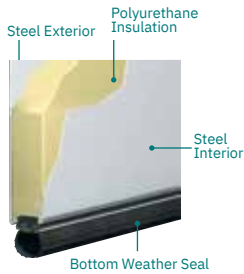

Amarr® Classica® Full View

Construction

CL3000

Triple-Layer:
Steel + Insulation + Steel

- Heavy-duty exterior and interior steel
- Durable, reliable, low maintenance
- Environmentally safe polyurethane thermal insulation
- Insulated glass options available
- Superior energy efficiency
- Extra quiet operation

Specifications

	AMARR CLASSICA CL3000
STEEL EMBOSSEMENT	Woodgrain
INSULATION	Polyurethane
R-VALUE²	13.35
DOOR THICKNESS	2" (5.1c m)
STEEL THICKNESS	25/27 ga
INSULATED GLASS*	Clear, Frost and Dark Tint
WIND LOAD³ AVAILABLE	Not Available
PAINT FINISH WARRANTY⁴	Lifetime
WORKMANSHIP/HARDWARE WARRANTY⁴	Lifetime