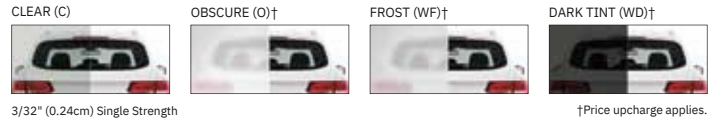

Glass Options

Insulated glass† available in Clear, Frost and Dark Tint.