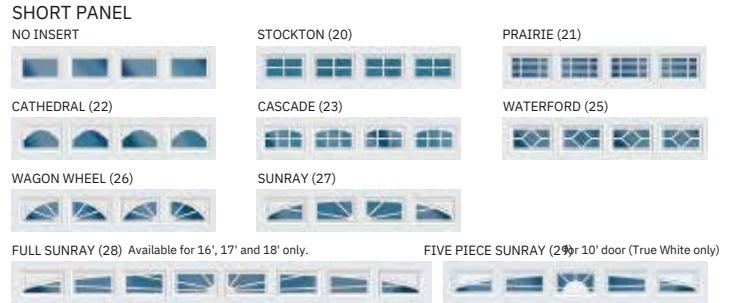

DecraTrim Window Inserts