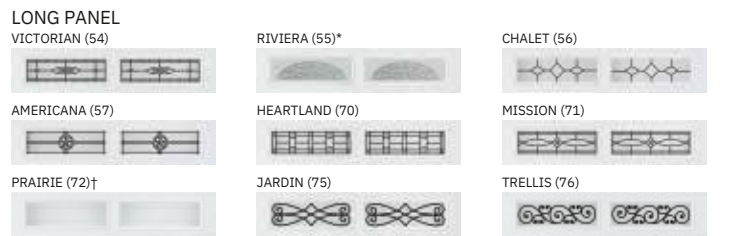

DecraGlass™ Windows

Mosaic Window Options

The choice is yours.

Add visual interest to your contemporary, mid-century modern or transitional home. With Mosaic Window Options you decide the number and location of windows to create the door design you want. Visit amarr.com/mosaic for design inspirations.

GARAGE DOOR NINJA
1090 Jervis St., Vancouver, BC, V6E 2C3
<https://garage-door.ninja>
604-603-3232

REQUEST QUOTE