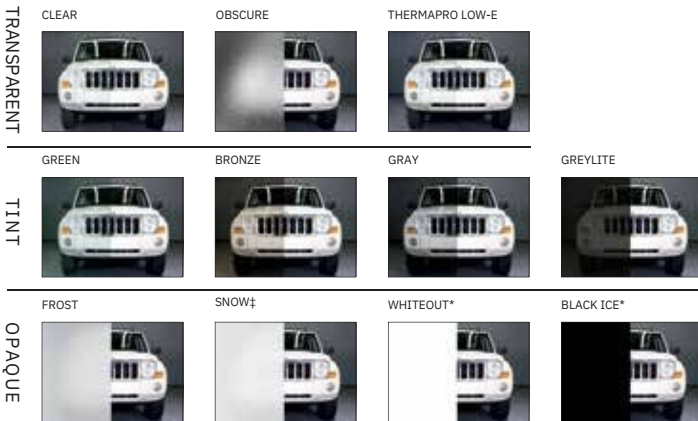

Glass

Glass is tempered and available as single pane or insulated.

Glazing Options

	SINGLE PANE				DUAL PANE						Laminated	SINGLE PANE					
	Annealed		Tempered		Annealed		Tempered		Polycarbonate			Acrylic					
	1/8"	1/8" Low-E	1/8"	1/8" Low-E	1/4"	1/4" Low-E	1/2"	1/2" Low-E	1/2"	1/2" Low-E	1/4"	Single 1/8"	Single 1/4"	Tri-Wall 5/8"	1/8"	1/4"	1/2"
CLEAR	•	•	•	•	•	•	•	•	•	•	•	•	•	•	•	•	•
OBSCURE	•	•	•	•	•	•	•	•	•	•	•	•	•	•	•	•	•
GREEN TINT	•	•	•	•	•	•	•	•	•	•	•	•	•	•	•	•	•
BRONZE TINT	•	•	•	•	•	•	•	•	•	•	•	•	•	•	•	•	•
GRAY TINT	•	•	•	•	•	•	•	•	•	•	•	•	•	•	•	•	•
GREYLITE	•	•	•	•	•	•	•	•	•	•	•	•	•	•	•	•	•
FROST	•	•	•	•	•	•	•	•	•	•	•	•	•	•	•	•	•
SNOW	•	•	•	•	•	•	•	•	•	•	•	•	•	•	•	•	•
WHITEOUT	•	•	•	•	•	•	•	•	•	•	•	•	•	•	•	•	•
BLACK ICE	•	•	•	•	•	•	•	•	•	•	•	•	•	•	•	•	•

Colors

Actual color may vary from samples shown.