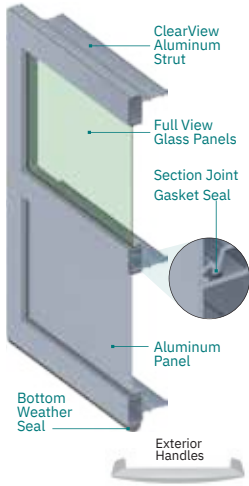

Construction

An Amarr Vista VI1000 full view door offers strength and beauty to match the stylish design of your home.

- 2" thick extruded commercial-grade aluminum frame provides durability, low maintenance and corrosion resistance
- Tongue and groove section joint with new leading edge gasket seal and the bottom weather seal improve air and water infiltration performance.
- ClearView Aluminum Strut System does not restrict viewing area and adds strength and durability to doors 16' to 24' wide
- Wind load options to meet local building codes
- Attractive, modern exterior handles (2) included
- Available in 1" width increments up to 24'

Specifications

	AMARR VISTA VI1000
FRAME CONSTRUCTION	2" thick aluminum
SECTION HEIGHTS	21" and 24"; 18" for odd height doors
WIND LOAD¹ AVAILABLE	•
FINISH WARRANTY²	5 Years (RAL & Custom Paint 3 Years)
WORKMANSHIP WARRANTY²	5 Years
HARDWARE WARRANTY²	5 Years