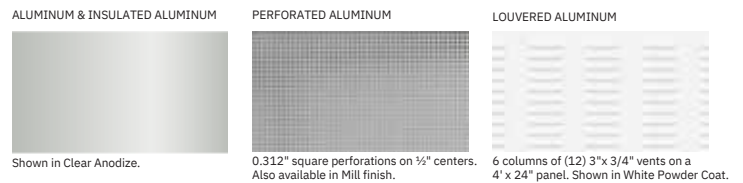

Optional Panels

Shown in Clear Anodize.

GARAGE DOOR NINJA
1090 Jarvis St., Vancouver, V6E 2C3
<https://garage-door.ninja>
604-603-3232

Door specifications and technical data subject to change without notice.
Sectional door products from Amarr Company may be the subject of one or more U.S. and/or foreign, issued and/or pending, design and/or utility patents.
Part of ASSA ABLOY

Amarr as word and logo are trademarks owned by Amarr Company.

©ASSA ABLOY
Printed in USA Form #154422010M/CVC

REQUEST QUOTE